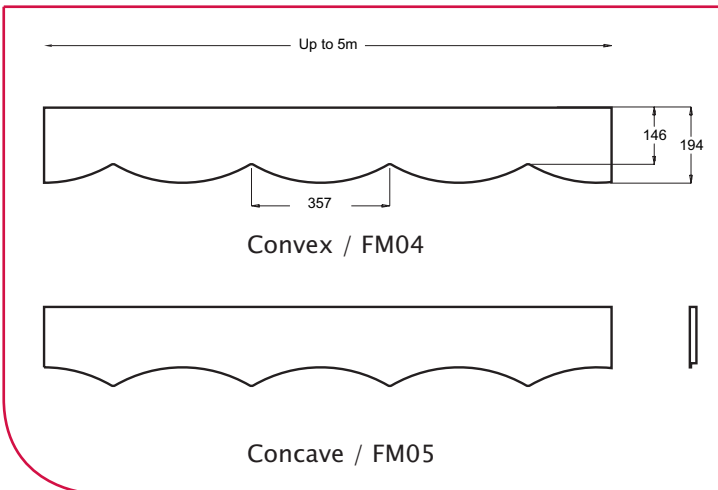

Product Information

www.freefoam.com

marketing@freefoam.com

FM04 / FM05 Scalloped Decorative Fascia

1. Introducing the new Scalloped Decorative Fascia from Freefoam

2. For use on gable end or as normal fascia boards along roofingline

3. Available in Convex and Concave profiles in lengths of 5 metres

4. Use Plastops range of fixings to secure scalloped board to roofingline

Introducing Freefoam's new FM04 and FM05 scalloped decorative fascias which can be installed either on the gable end or as regular fascia. The profiles come in Convex (FM04) and Concave (FM05) styles which give the roofline an aesthetically pleasing finish.

The boards come in standard 5m lengths and are fixed to the roofingline using the Plastops fixing system. Available in white, the profiles are

manufactured using a lead-free advanced calcium zinc formulation for increased colourfastness. They are covered by Freefoam's unique