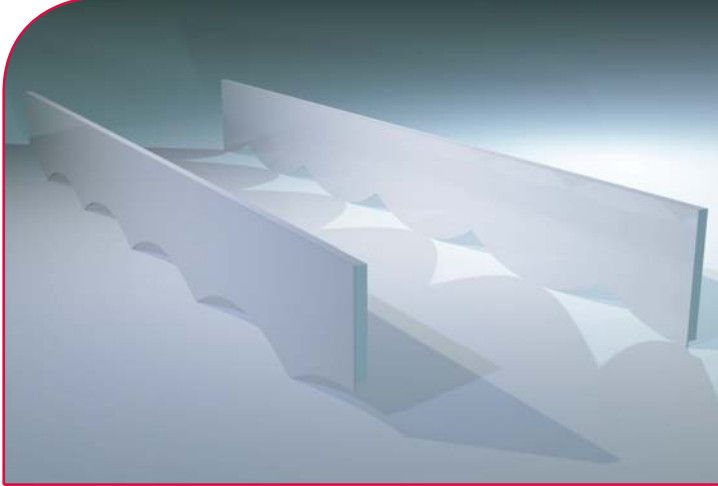

Product Information

www.freefoam.com

marketing@freefoam.com

FM04 / FM05 Scalloped Decorative Fascia

1. Introducing the new Scalloped Decorative Fascia from Freefoam

2. For use on gable end or as normal fascia boards along roofingline

3. Available in Convex and Concave profiles in lengths of 5 metres

4. Use Plastops range of fixings to secure scalloped board to roofingline

Introducing Freefoam's new FM04 and FM05 scalloped decorative fascias which can be installed either on the gable end or as regular fascia. The profiles come in Convex (FM04) and Concave (FM05) styles which give the roofline an aesthetically pleasing finish.

The boards come in standard 5m lengths and are fixed to the roofingline using the Plastops fixing system. Available in white, the profiles are

manufactured using a lead-free advanced calcium zinc formulation for increased colourfastness. They are covered by Freefoam's unique